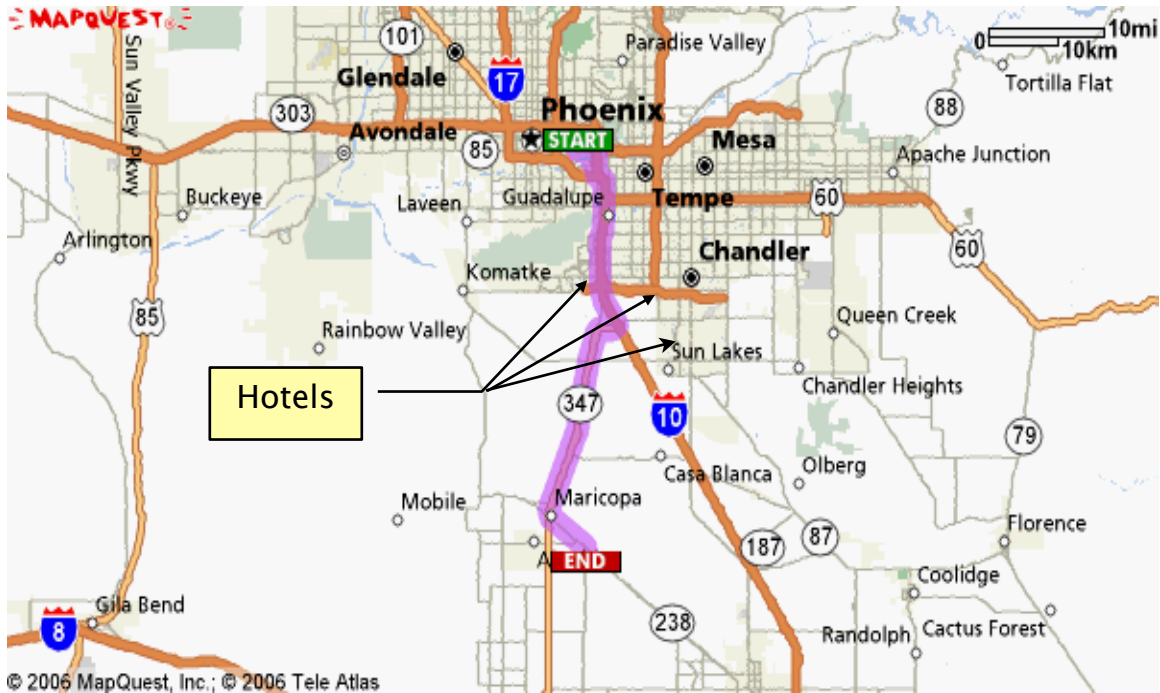

## Directions from Sky Harbor Airport to Pinal Energy

Directions	Distance
<b>Total Est. Time: 44 minutes Total Est. Distance: 35.04 miles</b>	
 1: Start out going EAST on E SKY HARBOR BLVD.	0.1 miles
 2: Turn SLIGHT LEFT to stay on E SKY HARBOR BLVD.	0.7 miles
 3: Merge onto AZ-153 S toward AZ-143 / I-10.	1.5 miles
 4: Take the UNIVERSITY DR exit on the LEFT.	<0.1 miles
 5: Turn SLIGHT LEFT onto E UNIVERSITY DR.	0.3 miles
 6: Merge onto AZ-143 S.	0.8 miles
 7: Merge onto I-10 E via EXIT 1A toward TUCSON.	11.3 miles
 8: Take the QUEEN CREEK RD exit- EXIT 164- toward MARICOPA.	0.3 miles
 9: Turn RIGHT onto W QUEEN CREEK RD / AZ-347 S. Continue to follow AZ-347 S.	15.8 miles
 10: Turn LEFT onto W MARICOPA-CASA GRANDE HWY / AZ-238.	3.7 miles
 11: Turn RIGHT onto N WHITE AND PARKER RD.	<0.1 miles
 12: Turn LEFT onto W COWTOWN RD (Portions unpaved).	<0.1 miles
 13: End at <b>38585 Cowtown Rd</b> Maricopa, AZ 85239, US	
<b>Total Est. Time: 44 minutes Total Est. Distance: 35.04 miles</b>	

**Start:**  
**Phoenix Sky Harbor International Airport (PHX):** (602)273-3300  
 3400 E Sky Harbor Blvd, Phoenix, AZ 85034, US  
**End:**  
**38585 Cowtown Rd**  
 Maricopa, AZ 85239, US

**List of Hotels:**