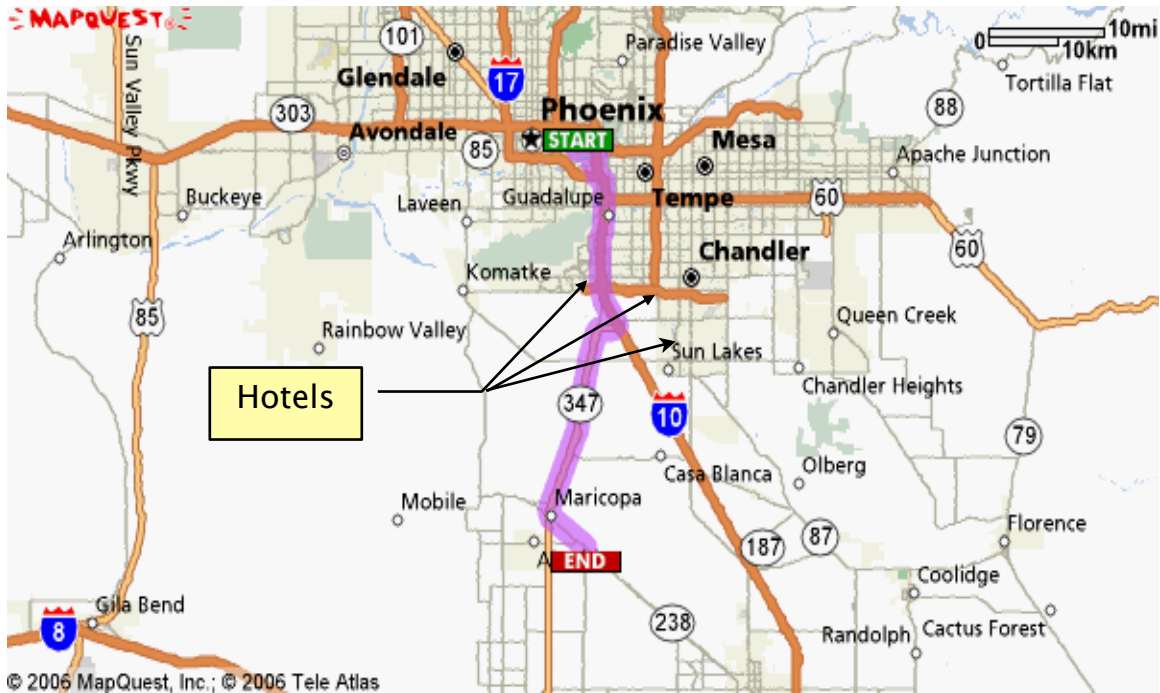

Directions from Sky Harbor Airport to Pinal Energy

Directions	Distance
Total Est. Time: 44 minutes Total Est. Distance: 35.04 miles	
 1: Start out going EAST on E SKY HARBOR BLVD.	0.1 miles
 2: Turn SLIGHT LEFT to stay on E SKY HARBOR BLVD.	0.7 miles
 3: Merge onto AZ-153 S toward AZ-143 / I-10.	1.5 miles
 4: Take the UNIVERSITY DR exit on the LEFT.	<0.1 miles
 5: Turn SLIGHT LEFT onto E UNIVERSITY DR.	0.3 miles
 6: Merge onto AZ-143 S.	0.8 miles
 7: Merge onto I-10 E via EXIT 1A toward TUCSON.	11.3 miles
 8: Take the QUEEN CREEK RD exit- EXIT 164- toward MARICOPA.	0.3 miles
 9: Turn RIGHT onto W QUEEN CREEK RD / AZ-347 S. Continue to follow AZ-347 S.	15.8 miles
 10: Turn LEFT onto W MARICOPA-CASA GRANDE HWY / AZ-238.	3.7 miles
 11: Turn RIGHT onto N WHITE AND PARKER RD.	<0.1 miles
 12: Turn LEFT onto W COWTOWN RD (Portions unpaved).	<0.1 miles
 13: End at 38585 Cowtown Rd Maricopa, AZ 85239, US	
Total Est. Time: 44 minutes Total Est. Distance: 35.04 miles	

Start:
Phoenix Sky Harbor International Airport (PHX): (602)273-3300
 3400 E Sky Harbor Blvd, Phoenix, AZ 85034, US
End:
38585 Cowtown Rd
 Maricopa, AZ 85239, US

List of Hotels:

<p>Holiday Inn at Ocotillo 1200 W Ocotillo Rd Chandler, AZ 85248 (480) 203-2121 www.holidayinn.com/chandleraz Ask for the Pinal Energy room rate</p>	<p>Holiday Inn Express 15221 S. 50th St. (480) 785-8500</p>
<p>Homewood Suites 7373 W Detroit St (480) 753-6200</p>	<p>La Quinta Inn 15241 S. 50th St. (480) 961-7700</p>
<p>Hampton Inn & Suites Phoenix Chandler/Fashion Center 1231 S Spectrum Blvd Chandler, AZ 85286 (480) 917-9500</p>	<p>Homewood Suites by Hilton Phoenix Chandler/Fashion Center 1221 S Spectrum Blvd Chandler, AZ 85286 (480) 936-5700</p>